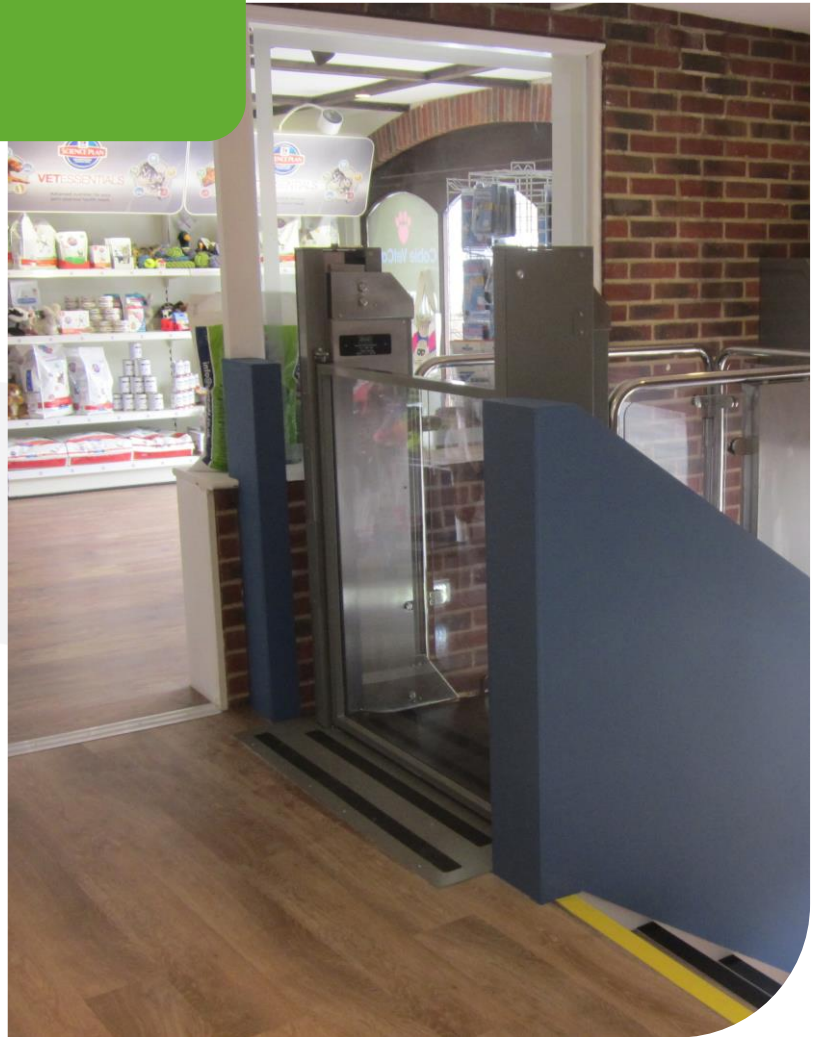

### Problem

Whilst the practice entrance is on the ground floor there are a few steps, which Cobie knew could be troublesome for older, larger dogs. He knew that a platform lift would be an economical solution - important for a new business - so he was keen to find one that would be strong but not overwhelm the entrance hall aesthetically, or be problematic to use or maintain.

### Solution

An EVO350 Open Aspect Short Rise Platform Lift was installed. With a rise of up to three metres and little or no alterations required for installation, this platform lift is an excellent access solution with low maintenance and running costs too. The EVO350's stainless steel finish with polycarbonate infill panels and high quality manufacture creates an excellent first impression. But it's tough too, with a 500kg lifting capacity, integral ramp and anti-slip flooring, it is designed and built for internal and external applications.